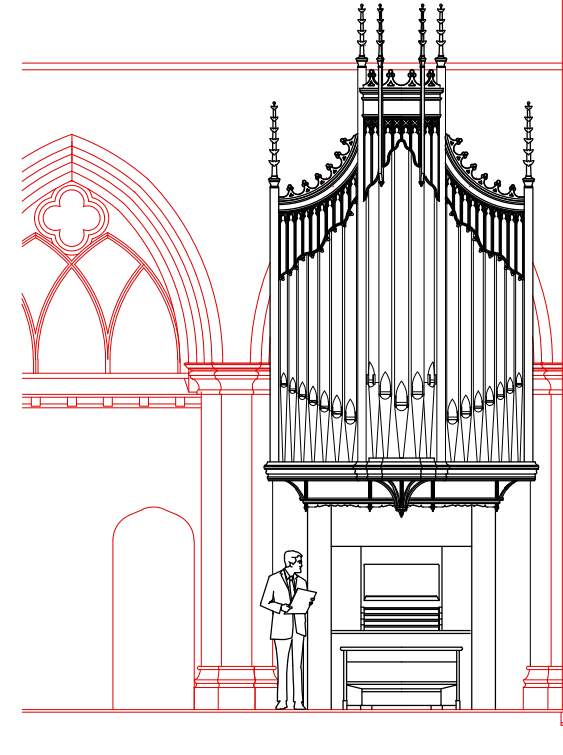

LOOKING INTO THE CHANCEL

CLIENT	CHRIST CHURCH, GREENWICH, CT
TITLE	PROPOSAL FOR A NEW ORGAN
Harrison & Harrison Ltd Organ Builders St. John's Road, Meadowfield DURHAM, DE7 5YE	SCALE DATE 7 April 2017 DRAWN BY J. Richardson
Tel: (0447 897 200 888) Fax: (0447 897 200 200)	FILE NAME Greenwich_General03

LEFT CHANCEL CASE

RIGHT CHANCEL CASE

<b>CLIENT</b>	
CHRIST CHURCH, GREENWICH, CT	
<b>TITLE</b>	
PROPOSAL FOR A NEW ORGAN	
<b>Harrison &amp; Harrison Ltd</b>	<b>SCALE</b>
Organ Builders	
St. John's Road, Waverfield	<b>DATE</b>
DURHAM, WEST YORK	7 April 2017
0191 2646 200 200 200	<b>DRAWN BY</b>
	J. Richardson
	<b>FILE NAME</b>
	Greenwich General03