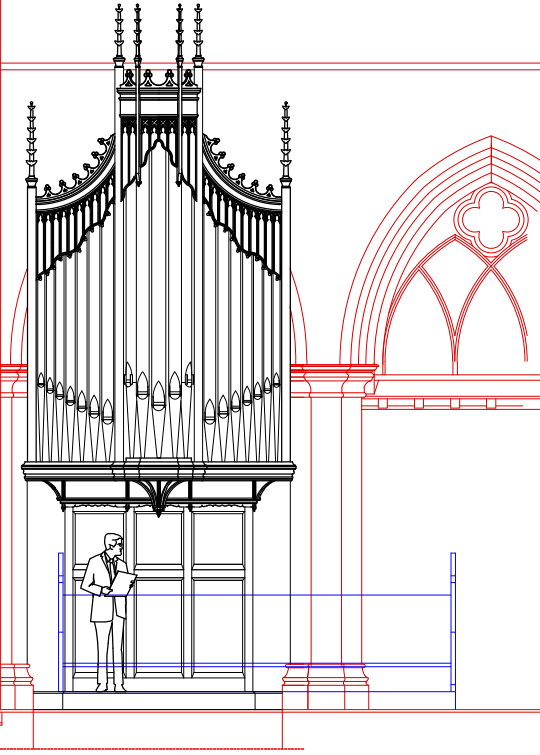

LOOKING INTO THE CHANCEL

CLIENT	CHRIST CHURCH, GREENWICH, CT
TITLE	PROPOSAL FOR A NEW ORGAN
Harrison & Harrison Ltd Organ Builders St. John's Road, Meadowfield DURHAM, DE7 5YE	SCALE DATE 7 April 2017 DRAWN BY J. Richardson
Tel: (0447 897 200 888) Fax: (0447 897 200 200)	FILE NAME Greenwich_General03

LEFT CHANCEL CASE

RIGHT CHANCEL CASE

<b>CLIENT</b>	
CHRIST CHURCH, GREENWICH, CT	
<b>TITLE</b>	
PROPOSAL FOR A NEW ORGAN	
<b>Harrison &amp; Harrison Ltd</b>	<b>SCALE</b>
Organ Builders	
St. John's Road, Waverfield	<b>DATE</b>
DURHAM, WEST YORK	7 April 2017
0191 2646 200 200 200	<b>DRAWN BY</b>
	J. Richardson
	<b>FILE NAME</b>
	Greenwich General03